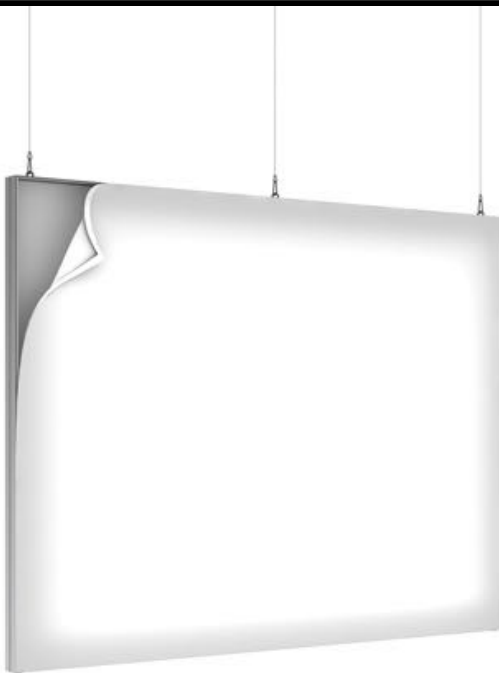

Hanging Frame (Non-lit)

43mm Single / Both Side

HANGING | FRONTLIT | FABRIC

PRINT | BOTH SIDE

Suspension-Tex 43 is ideal to hang single or double side non-lit textile frames. The frame is fixed with hooks on top of the frame with steel wire ropes used for suspension.

Product Specifications

Profile	T Frame 50mm / Suspension 43mm (New / Old) with 4 corner Joinaries
Finish	Silver Anodised / Black/ white powder coating. Can be customised to RAL Colour
Fabric/Textile	PU coated Polyester Frontlet Fabric 160GSM with Silicone/PVC strip
Printing	UV printing Roll-to-Roll / Hybrid printer upto 10 feet - Frontlit Profile
Warranty	2 year warranty
Single / Both Side	Single side and both side options available in the same frame.