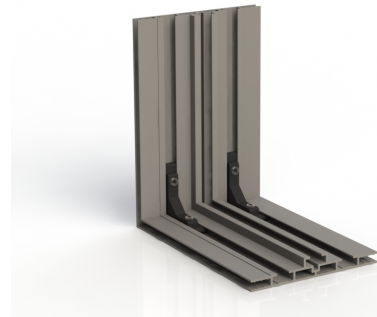

Starter Kit

A sample kit for your showroom

Rs. 10,500
+ GST 18%

SHOWROOM | SAMPLE KIT | FRAME

The starter kit is a quick compilation of the most selling products in our catalog. The starter kit will help the dealer to demonstrate the products to their prospect clients. It will help convince the client and show the quality of product.

Wall Frame 16mm

Wall Lite Frame 50mm

Wall Lite Frame 75mm

List of Items

	Description	Qty
1	Wall Frame 16mm with SEG Textile Print - 12" W X 18"H	1
2	Wall Lite Frame 50mm with LED lights, Driver and Backlit SEG Textile Print - 12" W X 18"H	1
3	Wall Lite Frame 75mm with LED lights, Driver and Backlit SEG Textile Print - 12" W X 18"H	1
4	Niche or 'h' Frame mounted on wooden frame SEG Textile Print - 12" W X 18"H	1
5	New T Frame for Free Standing with SEG Textile Print and Base - 12" W X 18"H	1
6	Double Tex 100mm Frame with LED lights, Driver and Backlit SEG Textile Print - 12" W X 18"H	1