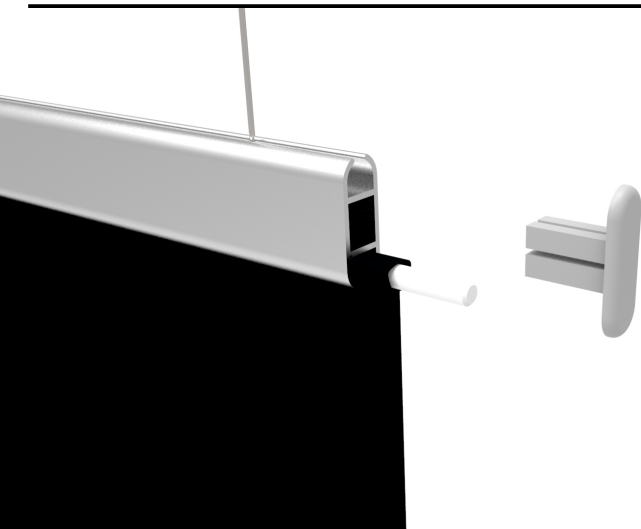

Capsule Hanging

2 Channel Flat - Capsule

HANGING BANNER | SINGLE OR BOTH SIDE | NON LIT | LARGE PRINT

Capsule profile is best used as a hanging banner in malls, airports, conference halls, exhibitions, convention centres. These are easy to change and replace flex/fabric prints. The top and bottom of the flex/fabric is looped and inserted with a kedar to hang the print.

Product Specifications

Profile	2 Channel Flat or Capsule Profile (aluminium profile with Endcaps)
Standard Sizes	Can be customised to any size
Print	Blockout fabric / flex , double sided