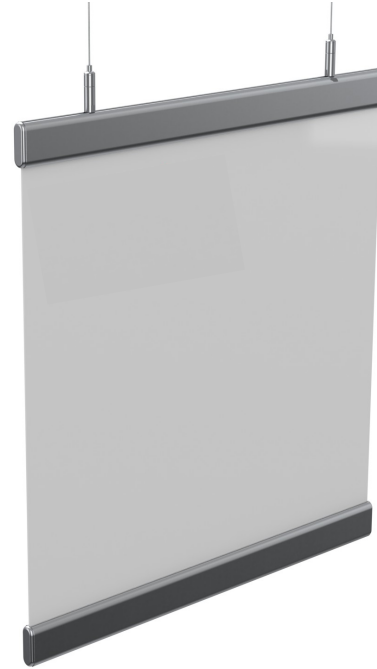

Capsule Hanging

2 Channel Flat - Capsule

HANGING BANNER | SINGLE OR BOTH SIDE | NON LIT | LARGE PRINT

Capsule profile is best used as a hanging banner in malls, airports, conference halls, exhibitions, convention centres. These are easy to change and replace flex/fabric prints. The top and bottom of the flex/fabric is looped and inserted with a kedar to hang the print.

Product Specifications

Profile	2 Channel Flat or Capsule Profile (aluminium profile with Endcaps)
Standard Sizes	Can be customised to any size
Print	Blockout fabric / flex , double sided